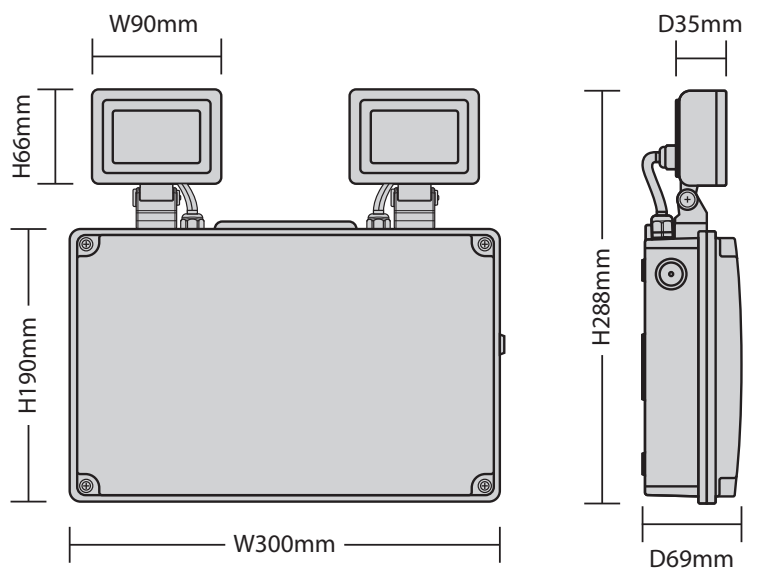

JUNO 65

IP65 EMERGENCY NM TWIN SPOT

JUNO 65 is the ideal solution for adjustable, non-maintained emergency lighting in any wet or dusty environment. The high light output suits higher mounting applications and where flexibility is a prime consideration

Features

- Tough IP65 & IK08 construction, ideal for wet or dusty environments
- Fully adjustable LED projector flood heads
- High output, suited to higher mounting positions
- Fast and easy to install

Specification

Material:	Polycarbonate
Colour Temperature:	6500K
Colour Finish:	White RAL9003
CRI	Ra>80
LED Lifetime:	L70B50 36,000 Hrs
IP Rating:	IP65
IK Rating:	IK08
Working Temperature:	0°C to 45°C
Emergency Battery Type:	LiFePO4
Electrical Class:	Class: II
Guarantee:	5 Years (batteries 2 years)

Dimensions

Product Code	Description	Wattage	Lumen Output	Net Weight (kg)	Barcode
JUN65/500	Juno 65 IP65 3 Hour NM Emergency Twin Spot	4W (Charge 2.5W)	500 lm	1.21	5055807624435

www.redarrowelectrical.co.uk